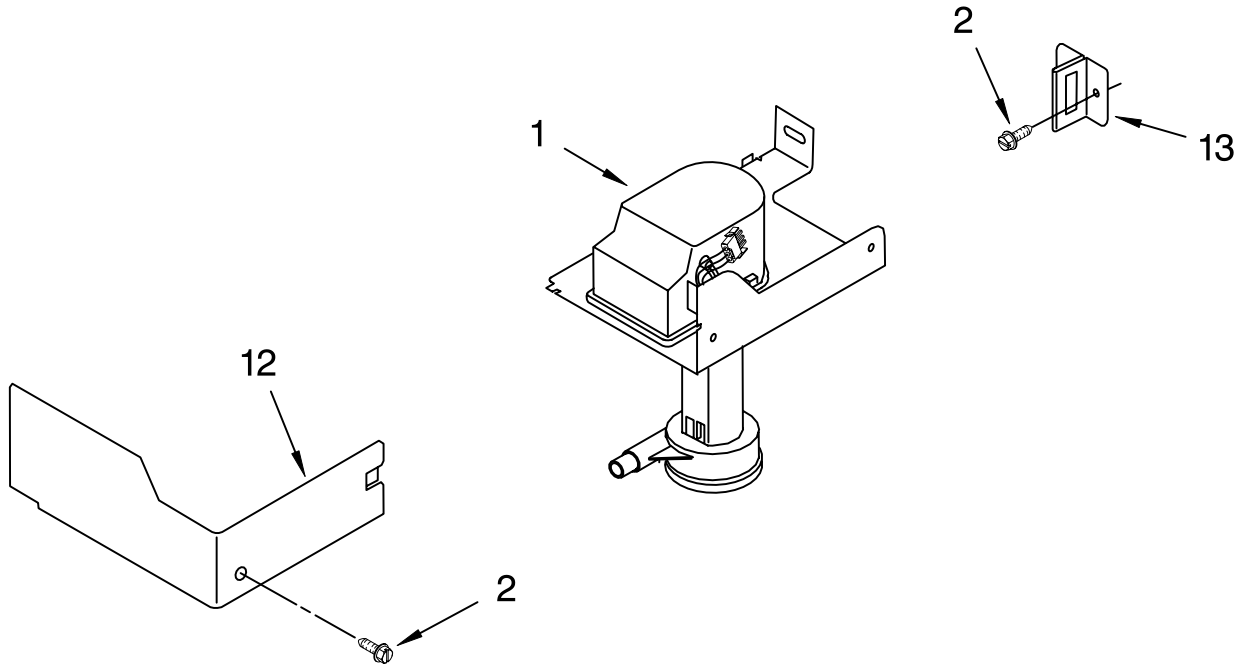

PUMP PARTS

For Models: KUIS18NNJW3, KUIS18NNJT3, KUIS18NNJB3, KUIS18NNJS3
(WHITE) (BISCUIT) (BLACK) (STAINLESS STEEL)

Illus. No.	Part No.	DESCRIPTION
1	2217220	Pump, Water (Complete)
2	3400884	Screw 8-18 X 5/8
12	2185677	Cover, Pump
13	2185585	Bracket, Connector Assembly

FOR ORDERING INFORMATION REFER TO PARTS PRICE LIST